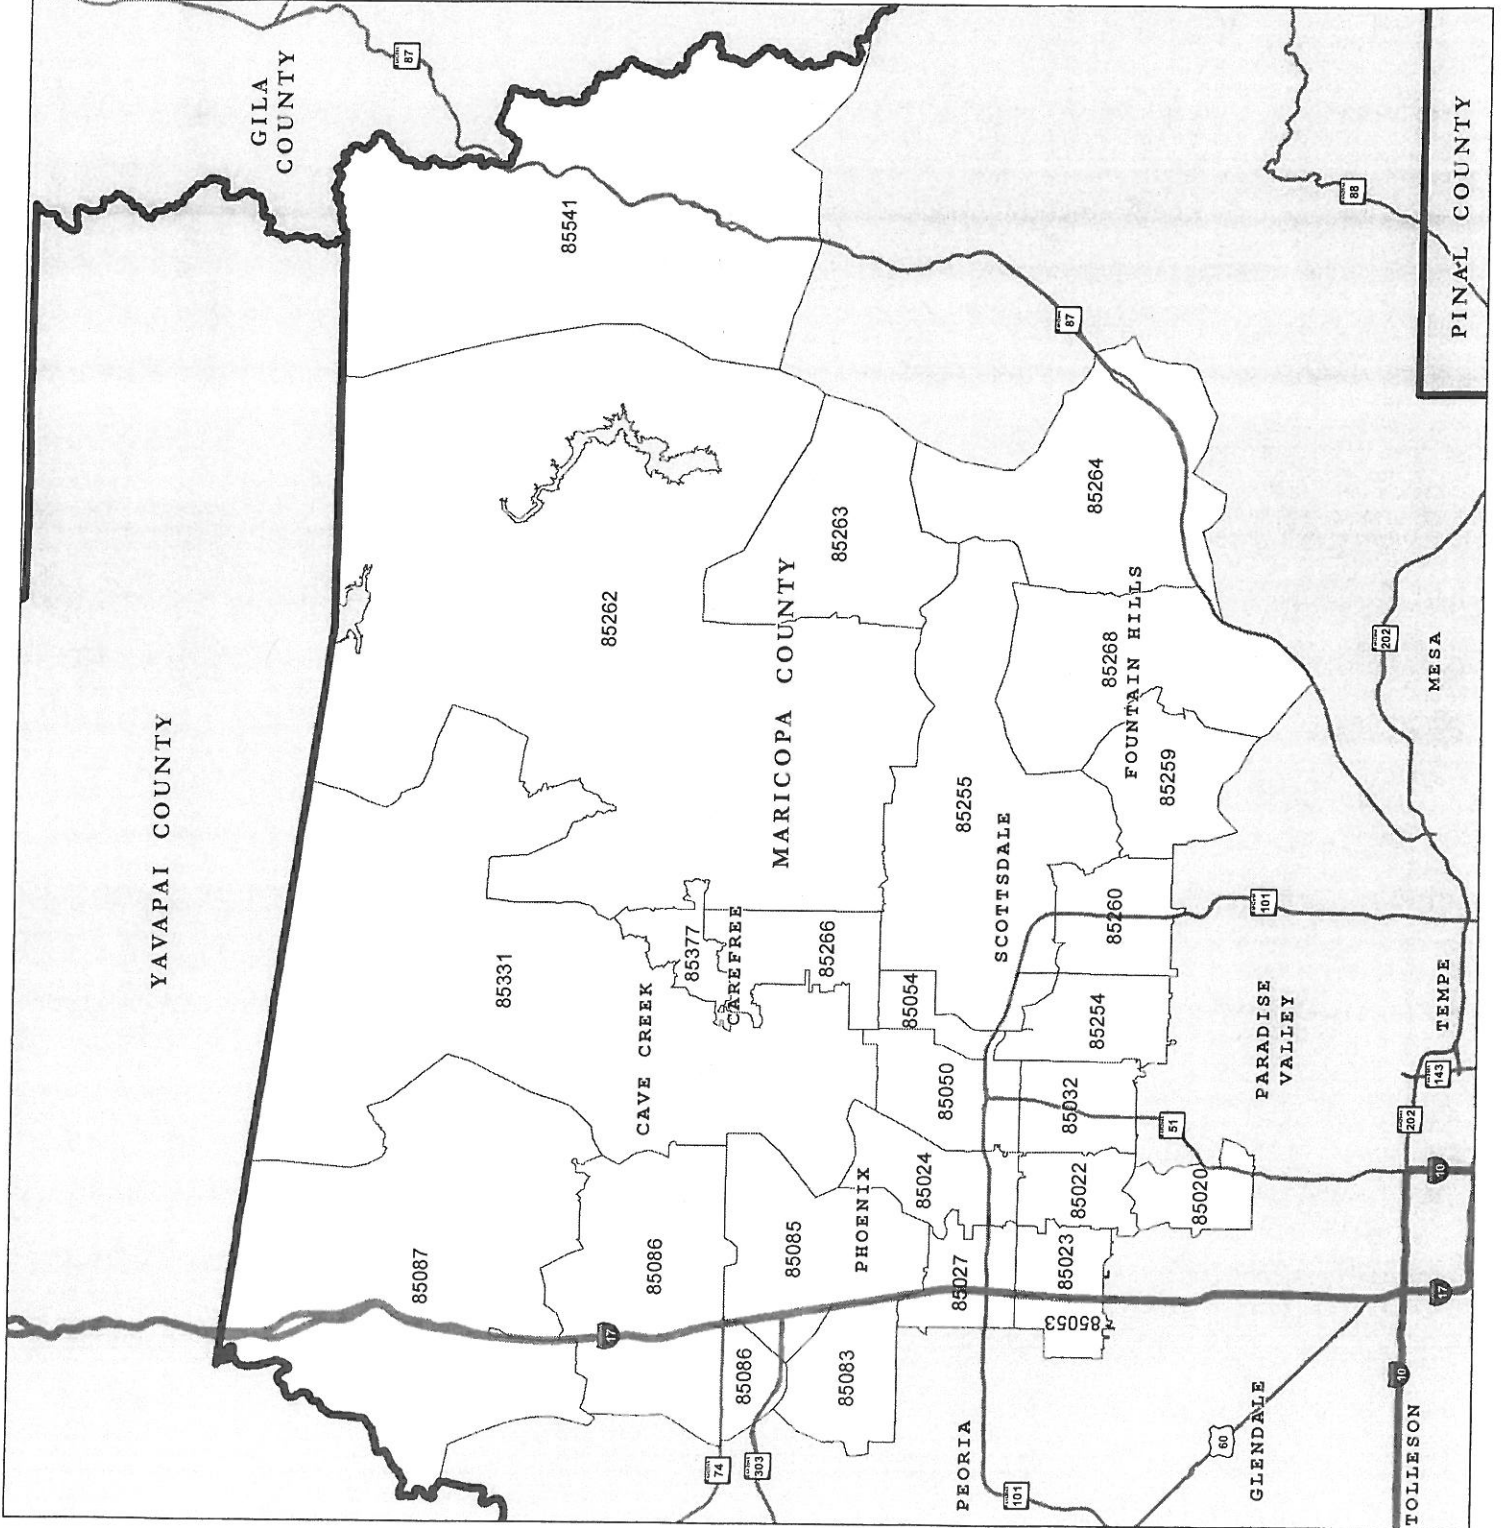

REGION 2

Northeast Maricopa Region

AzEIP Region Boundary